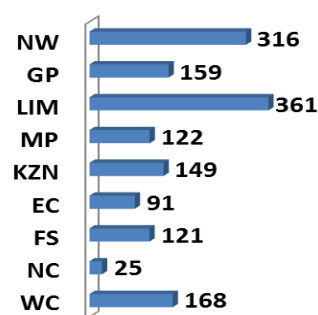

Dear Co-operator

November 2016

Estimated Livestock Numbers in the RSA (August 2015 and August 2016)

Province	Cattle		Sheep		Pigs		Goats	
	Aug-15	Aug-16	Aug-15	Aug-16	Aug-15	Aug-16	Aug-15	Aug-16
	Thousands							
Western Cape	558	552	2 800	2 757	169	168	214	213
Northern Cape	502	492	5 956	5 768	27	25	507	495
Free State	2 279	2 232	4 727	4 517	122	121	234	232
Eastern Cape	3 321	3 268	6 967	6 866	92	91	2 221	2 184
KwaZulu-Natal	2 683	2 633	747	727	150	149	806	728
Mpumalanga	1 399	1 373	1 739	1 692	124	122	88	64
Limpopo	1 016	987	254	235	358	361	1 081	997
Gauteng	248	246	99	95	164	159	40	32
North West	1 688	1 616	649	630	316	316	680	673
Total	13 695	13 399	23 938	23 287	1 523	1 512	5 872	5 618

The numbers for cattle, sheep, pigs and goats decreased by approximately 2.16%, 2.72%, 0.72% and 4.33% respectively, between August 2015 and August 2016.

CATTLE:

Eastern Cape Province leads with 3,268 mill. Cattle, followed by 2,633 mill. in KwaZulu-Natal Province and 2,232 mill. in the Free State Province. The remaining provinces share 5,266 mill. of the total cattle population in South Africa.

SHEEP:

The provincial distribution of Sheep is as follows: 6,866 mill. in the Eastern Cape Province, 5,768 mill. in the Northern Cape Province and 4,517 mill. in the Free State Province. The remaining total, 6,136 mill. is shared amongst the other provinces in South Africa.

PIGS:

Most of the Pig population is in the Limpopo Province at 360 833, the North West and Western Cape Provinces follow with 315 792 and 167 854 pigs, respectively. The remaining provinces share approximately 667 521 of the total pig population in South Africa.