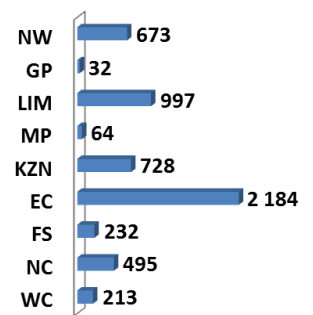

The numbers for cattle, sheep, pigs and goats decreased by approximately 2.16%, 2.72%, 0.72% and 4.33% respectively, between August 2015 and August 2016.

CATTLE:

Eastern Cape Province leads with 3,268 mill. Cattle, followed by 2,633 mill. in KwaZulu-Natal Province and 2,232 mill. in the Free State Province. The remaining provinces share 5,266 mill. of the total cattle population in South Africa.

SHEEP:

The provincial distribution of Sheep is as follows: 6,866 mill. in the Eastern Cape Province, 5,768 mill. in the Northern Cape Province and 4,517 mill. in the Free State Province. The remaining total, 6,136 mill. is shared amongst the other provinces in South Africa.

PIGS:

Most of the Pig population is in the Limpopo Province at 360 833, the North West and Western Cape Provinces follow with 315 792 and 167 854 pigs, respectively. The remaining provinces share approximately 667 521 of the total pig population in South Africa.

GOATS:

Of the total Goat numbers 2,184 mill. are found in the Eastern Cape Province, Limpopo Province follows with 997 063 mill. and KwaZulu-Natal Province with 727 877. The remaining provinces share approximately 1,709 mill.