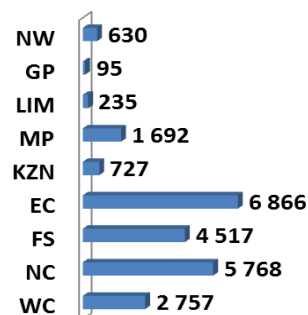

Dear Co-operator

November 2016

Estimated Livestock Numbers in the RSA (August 2015 and August 2016)

Province	Cattle		Sheep		Pigs		Goats	
	Aug-15	Aug-16	Aug-15	Aug-16	Aug-15	Aug-16	Aug-15	Aug-16
	Thousands							
Western Cape	558	552	2 800	2 757	169	168	214	213
Northern Cape	502	492	5 956	5 768	27	25	507	495
Free State	2 279	2 232	4 727	4 517	122	121	234	232
Eastern Cape	3 321	3 268	6 967	6 866	92	91	2 221	2 184
KwaZulu-Natal	2 683	2 633	747	727	150	149	806	728
Mpumalanga	1 399	1 373	1 739	1 692	124	122	88	64
Limpopo	1 016	987	254	235	358	361	1 081	997
Gauteng	248	246	99	95	164	159	40	32
North West	1 688	1 616	649	630	316	316	680	673
Total	13 695	13 399	23 938	23 287	1 523	1 512	5 872	5 618

The numbers for cattle, sheep, pigs and goats decreased by approximately 2.16%, 2.72%, 0.72% and 4.33% respectively, between August 2015 and August 2016.

CATTLE:

Eastern Cape Province leads with 3,268 mill. Cattle, followed by 2,633 mill. in KwaZulu-Natal Province and 2,232 mill. in the Free State Province. The remaining provinces share 5,266 mill. of the total cattle population in South Africa.

SHEEP:

The provincial distribution of Sheep is as follows: 6,866 mill. in the Eastern Cape Province, 5,768 mill. in the Northern Cape Province and 4,517 mill. in the Free State Province. The remaining total, 6,136 mill. is shared amongst the other provinces in South Africa.

PIGS:

Most of the Pig population is in the Limpopo Province at 360 833, the North West and Western Cape Provinces follow with 315 792 and 167 854 pigs, respectively. The remaining provinces share approximately 667 521 of the total pig population in South Africa.