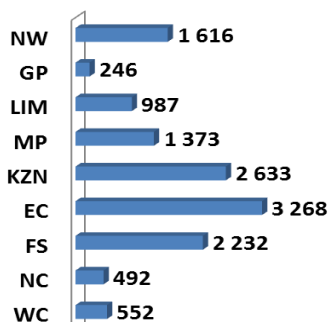

Dear Co-operator

November 2016

Estimated Livestock Numbers in the RSA (August 2015 and August 2016)

Province	Cattle		Sheep		Pigs		Goats	
	Aug-15	Aug-16	Aug-15	Aug-16	Aug-15	Aug-16	Aug-15	Aug-16
	Thousands							
Western Cape	558	552	2 800	2 757	169	168	214	213
Northern Cape	502	492	5 956	5 768	27	25	507	495
Free State	2 279	2 232	4 727	4 517	122	121	234	232
Eastern Cape	3 321	3 268	6 967	6 866	92	91	2 221	2 184
KwaZulu-Natal	2 683	2 633	747	727	150	149	806	728
Mpumalanga	1 399	1 373	1 739	1 692	124	122	88	64
Limpopo	1 016	987	254	235	358	361	1 081	997
Gauteng	248	246	99	95	164	159	40	32
North West	1 688	1 616	649	630	316	316	680	673
Total	13 695	13 399	23 938	23 287	1 523	1 512	5 872	5 618

The numbers for cattle, sheep, pigs and goats decreased by approximately 2.16%, 2.72%, 0.72% and 4.33% respectively, between August 2015 and August 2016.

CATTLE:

Eastern Cape Province leads with 3,268 mill. Cattle, followed by 2,633 mill. in KwaZulu-Natal Province and 2,232 mill. in the Free State Province. The remaining provinces share 5,266 mill. of the total cattle population in South Africa.

SHEEP:

The provincial distribution of Sheep is as follows: 6,866 mill. in the Eastern Cape Province, 5,768 mill. in the Northern Cape Province and 4,517 mill. in the Free State Province. The remaining total, 6,136 mill. is shared amongst the other provinces in South Africa.