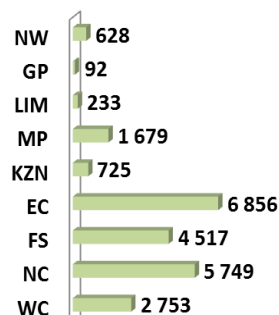

Dear Co-operator

February 2017

Estimated Livestock Numbers in the RSA (August 2016 and November 2016)

Province	Cattle		Sheep		Pigs		Goats	
	Aug-16	Nov-16	Aug-16	Nov-16	Aug-16	Nov-16	Aug-16	Nov-16
Thousands								
Western Cape	552	542	2 757	2 753	168	166	213	210
Northern Cape	492	491	5 768	5 749	25	25	495	493
Free State	2 232	2 231	4 517	4 517	121	120	232	232
Eastern Cape	3 268	3 255	6 866	6 856	91	90	2 184	2 149
KwaZulu-Natal	2 633	2 605	727	725	149	150	728	723
Mpumalanga	1 373	1 365	1 692	1 679	122	120	64	64
Limpopo	987	982	235	233	361	358	997	990
Gauteng	246	246	95	92	159	158	32	32
North West	1 616	1 602	630	628	316	320	673	668
Total	13 399	13 319	23 287	23 232	1 512	1 507	5 618	5 561

The numbers for cattle, sheep, pigs and goats decreased by approximately 0.60%, 0.24%, 0.33% and 1.02% respectively, between August 2016 and November 2016.

CATTLE:

Eastern Cape Province leads with 3,255 mill. Cattle, followed by 2,605 mill. in KwaZulu-Natal Province and 2,231 mill. in the Free State Province. The remaining provinces share 5,228 mill. of the total cattle population in South Africa.

SHEEP:

The provincial distribution of Sheep is as follows: 6,856 mill. in the Eastern Cape Province, 5,749 mill. in the Northern Cape Province and 4,517 mill. in the Free State Province. The remaining total, 6,110 mill. is shared amongst the other provinces in South Africa.

PIGS:

Most of the Pig population is in the Limpopo Province at 358 437, the North West and Western Cape Provinces follow with 320 118 and 166 038 pigs, respectively. The remaining provinces share approximately 662 407 of the total pig population in South Africa.