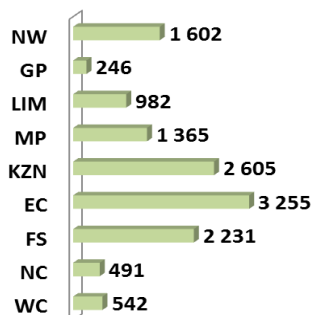

Dear Co-operator

February 2017

Estimated Livestock Numbers in the RSA (August 2016 and November 2016)

Province	Cattle		Sheep		Pigs		Goats	
	Aug-16	Nov-16	Aug-16	Nov-16	Aug-16	Nov-16	Aug-16	Nov-16
Thousands								
Western Cape	552	542	2 757	2 753	168	166	213	210
Northern Cape	492	491	5 768	5 749	25	25	495	493
Free State	2 232	2 231	4 517	4 517	121	120	232	232
Eastern Cape	3 268	3 255	6 866	6 856	91	90	2 184	2 149
KwaZulu-Natal	2 633	2 605	727	725	149	150	728	723
Mpumalanga	1 373	1 365	1 692	1 679	122	120	64	64
Limpopo	987	982	235	233	361	358	997	990
Gauteng	246	246	95	92	159	158	32	32
North West	1 616	1 602	630	628	316	320	673	668
Total	13 399	13 319	23 287	23 232	1 512	1 507	5 618	5 561

The numbers for cattle, sheep, pigs and goats decreased by approximately 0.60%, 0.24%, 0.33% and 1.02% respectively, between August 2016 and November 2016.

CATTLE:

Eastern Cape Province leads with 3,255 mill. Cattle, followed by 2,605 mill. in KwaZulu-Natal Province and 2,231 mill. in the Free State Province. The remaining provinces share 5,228 mill. of the total cattle population in South Africa.

SHEEP:

The provincial distribution of Sheep is as follows: 6,856 mill. in the Eastern Cape Province, 5,749 mill. in the Northern Cape Province and 4,517 mill. in the Free State Province. The remaining total, 6,110 mill. is shared amongst the other provinces in South Africa.