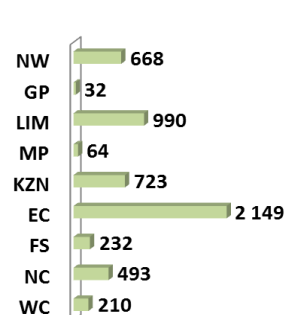

The numbers for cattle, sheep, pigs and goats decreased by approximately 0.60%, 0.24%, 0.33% and 1.02% respectively, between August 2016 and November 2016.

CATTLE:

Eastern Cape Province leads with 3,255 mill. Cattle, followed by 2,605 mill. in KwaZulu-Natal Province and 2,231 mill. in the Free State Province. The remaining provinces share 5,228 mill. of the total cattle population in South Africa.

SHEEP:

The provincial distribution of Sheep is as follows: 6,856 mill. in the Eastern Cape Province, 5,749 mill. in the Northern Cape Province and 4,517 mill. in the Free State Province. The remaining total, 6,110 mill. is shared amongst the other provinces in South Africa.

PIGS:

Most of the Pig population is in the Limpopo Province at 358 437, the North West and Western Cape Provinces follow with 320 118 and 166 038 pigs, respectively. The remaining provinces share approximately 662 407 of the total pig population in South Africa.

GOATS:

Of the total Goat numbers 2,149 mill. are found in the Eastern Cape Province, Limpopo Province follows with 989 943 mill. and KwaZulu-Natal Province with 722 622. The remaining provinces share approximately 1,699 mill.