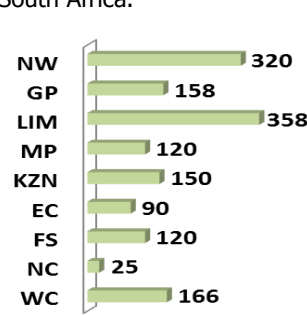

Dear Co-operator

February 2017

Estimated Livestock Numbers in the RSA (August 2016 and November 2016)

Province	Cattle		Sheep		Pigs		Goats	
	Aug-16	Nov-16	Aug-16	Nov-16	Aug-16	Nov-16	Aug-16	Nov-16
Thousands								
Western Cape	552	542	2 757	2 753	168	166	213	210
Northern Cape	492	491	5 768	5 749	25	25	495	493
Free State	2 232	2 231	4 517	4 517	121	120	232	232
Eastern Cape	3 268	3 255	6 866	6 856	91	90	2 184	2 149
KwaZulu-Natal	2 633	2 605	727	725	149	150	728	723
Mpumalanga	1 373	1 365	1 692	1 679	122	120	64	64
Limpopo	987	982	235	233	361	358	997	990
Gauteng	246	246	95	92	159	158	32	32
North West	1 616	1 602	630	628	316	320	673	668
Total	13 399	13 319	23 287	23 232	1 512	1 507	5 618	5 561

The numbers for cattle, sheep, pigs and goats decreased by approximately 0.60%, 0.24%, 0.33% and 1.02% respectively, between August 2016 and November 2016.

CATTLE:

Eastern Cape Province leads with 3,255 mill. Cattle, followed by 2,605 mill. in KwaZulu-Natal Province and 2,231 mill. in the Free State Province. The remaining provinces share 5,228 mill. of the total cattle population in South Africa.

SHEEP:

The provincial distribution of Sheep is as follows: 6,856 mill. in the Eastern Cape Province, 5,749 mill. in the Northern Cape Province and 4,517 mill. in the Free State Province. The remaining total, 6,110 mill. is shared amongst the other provinces in South Africa.

PIGS:

Most of the Pig population is in the Limpopo Province at 358 437, the North West and Western Cape Provinces follow with 320 118 and 166 038 pigs, respectively. The remaining provinces share approximately 662 407 of the total pig population in South Africa.