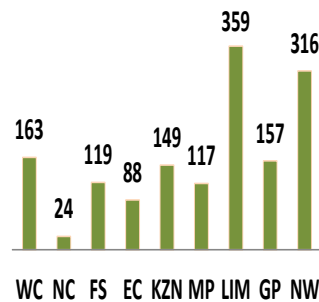

Dear Co-operator

AUGUST 2017

Estimated Livestock Numbers in the RSA (August 2016 and May 2017)

Province	Cattle		Sheep		Pigs		Goats	
	Aug-16	May-17	Aug-16	May-17	Aug-16	May-17	Aug-16	May-17
	Thousands							
Western Cape	552	527	2 757	2 707	168	163	213	210
Northern Cape	492	485	5 768	5 675	25	24	495	487
Free State	2 232	2 221	4 517	4 534	121	119	232	229
Eastern Cape	3 268	3 203	6 866	6 803	91	88	2 184	2 121
KwaZulu-Natal	2 633	2 517	727	720	149	149	728	714
Mpumalanga	1 373	1 314	1 692	1 681	122	117	64	65
Limpopo	987	984	235	229	361	359	997	989
Gauteng	246	247	95	92	159	157	32	30
North West	1 616	1 619	630	621	316	316	673	670
Total	13 399	13 117	23 287	23 062	1 512	1 492	5 618	5 515

The numbers for cattle, sheep, pigs and goats decreased by approximately 2.10%, 0.97%, 1.32% and 1.83% respectively, between August 2016 and May 2017.

CATTLE:

Eastern Cape Province leads with 3,203 mill. Cattle, followed by 2,517 mill. in KwaZulu-Natal Province and 2,221 mill. in the Free State Province. The remaining provinces share 5,176 mill. of the total cattle population in South Africa.

SHEEP:

The provincial distribution of Sheep is as follows: 6,803 mill. in the Eastern Cape Province, 5,675 mill. in the Northern Cape Province and 4,534 mill. in the Free State Province. The remaining total, 6,050 mill. is shared amongst the other provinces in South Africa.

PIGS:

Most of the Pig population is in the Limpopo Province at 359 138, the North West and Western Cape Provinces follow with 315 566 and 162 859 pigs, respectively. The remaining provinces share approximately 653 644 of the total pig population in South Africa.