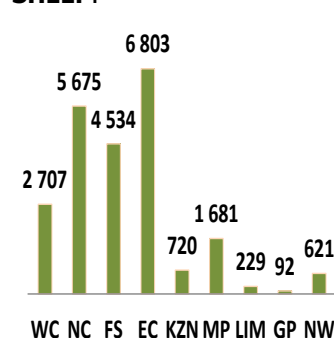

Dear Co-operator

AUGUST 2017

Estimated Livestock Numbers in the RSA (August 2016 and May 2017)

Province	Cattle		Sheep		Pigs		Goats	
	Aug-16	May-17	Aug-16	May-17	Aug-16	May-17	Aug-16	May-17
	Thousands							
Western Cape	552	527	2 757	2 707	168	163	213	210
Northern Cape	492	485	5 768	5 675	25	24	495	487
Free State	2 232	2 221	4 517	4 534	121	119	232	229
Eastern Cape	3 268	3 203	6 866	6 803	91	88	2 184	2 121
KwaZulu-Natal	2 633	2 517	727	720	149	149	728	714
Mpumalanga	1 373	1 314	1 692	1 681	122	117	64	65
Limpopo	987	984	235	229	361	359	997	989
Gauteng	246	247	95	92	159	157	32	30
North West	1 616	1 619	630	621	316	316	673	670
Total	13 399	13 117	23 287	23 062	1 512	1 492	5 618	5 515

The numbers for cattle, sheep, pigs and goats decreased by approximately 2.10%, 0.97%, 1.32% and 1.83% respectively, between August 2016 and May 2017.

CATTLE:

Eastern Cape Province leads with 3,203 mill. Cattle, followed by 2,517 mill. in KwaZulu-Natal Province and 2,221 mill. in the Free State Province. The remaining provinces share 5,176 mill. of the total cattle population in South Africa.

SHEEP:

The provincial distribution of Sheep is as follows: 6,803 mill. in the Eastern Cape Province, 5,675 mill. in the Northern Cape Province and 4,534 mill. in the Free State Province. The remaining total, 6,050 mill. is shared amongst the other provinces in South Africa.