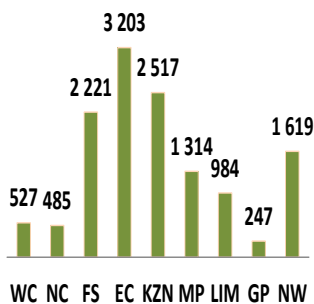

Dear Co-operator

AUGUST 2017

Estimated Livestock Numbers in the RSA (August 2016 and May 2017)

Province	Cattle		Sheep		Pigs		Goats	
	Aug-16	May-17	Aug-16	May-17	Aug-16	May-17	Aug-16	May-17
	Thousands							
Western Cape	552	527	2 757	2 707	168	163	213	210
Northern Cape	492	485	5 768	5 675	25	24	495	487
Free State	2 232	2 221	4 517	4 534	121	119	232	229
Eastern Cape	3 268	3 203	6 866	6 803	91	88	2 184	2 121
KwaZulu-Natal	2 633	2 517	727	720	149	149	728	714
Mpumalanga	1 373	1 314	1 692	1 681	122	117	64	65
Limpopo	987	984	235	229	361	359	997	989
Gauteng	246	247	95	92	159	157	32	30
North West	1 616	1 619	630	621	316	316	673	670
Total	13 399	13 117	23 287	23 062	1 512	1 492	5 618	5 515

The numbers for cattle, sheep, pigs and goats decreased by approximately 2.10%, 0.97%, 1.32% and 1.83% respectively, between August 2016 and May 2017.

CATTLE:

Eastern Cape Province leads with 3,203 mill. Cattle, followed by 2,517 mill. in KwaZulu-Natal Province and 2,221 mill. in the Free State Province. The remaining provinces share 5,176 mill. of the total cattle population in South Africa.

SHEEP:

The provincial distribution of Sheep is as follows: 6,803 mill. in the Eastern Cape Province, 5,675 mill. in the Northern Cape Province and 4,534 mill. in the Free State Province. The remaining total, 6,050 mill. is shared amongst the other provinces in South Africa.