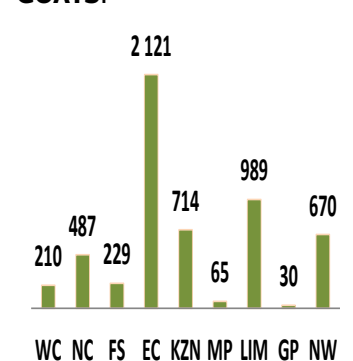

The numbers for cattle, sheep, pigs and goats decreased by approximately 2.10%, 0.97%, 1.32% and 1.83% respectively, between August 2016 and May 2017.

CATTLE:

Eastern Cape Province leads with 3,203 mill. Cattle, followed by 2,517 mill. in KwaZulu-Natal Province and 2,221 mill. in the Free State Province. The remaining provinces share 5,176 mill. of the total cattle population in South Africa.

SHEEP:

The provincial distribution of Sheep is as follows: 6,803 mill. in the Eastern Cape Province, 5,675 mill. in the Northern Cape Province and 4,534 mill. in the Free State Province. The remaining total, 6,050 mill. is shared amongst the other provinces in South Africa.

PIGS:

Most of the Pig population is in the Limpopo Province at 359 138, the North West and Western Cape Provinces follow with 315 566 and 162 859 pigs, respectively. The remaining provinces share approximately 653 644 of the total pig population in South Africa.

GOATS:

Of the total Goat numbers 2,121 mill. are found in the Eastern Cape Province, Limpopo Province follows with 988 505 mill. and KwaZulu-Natal Province with 714 078. The remaining provinces share approximately 1,691 mill.