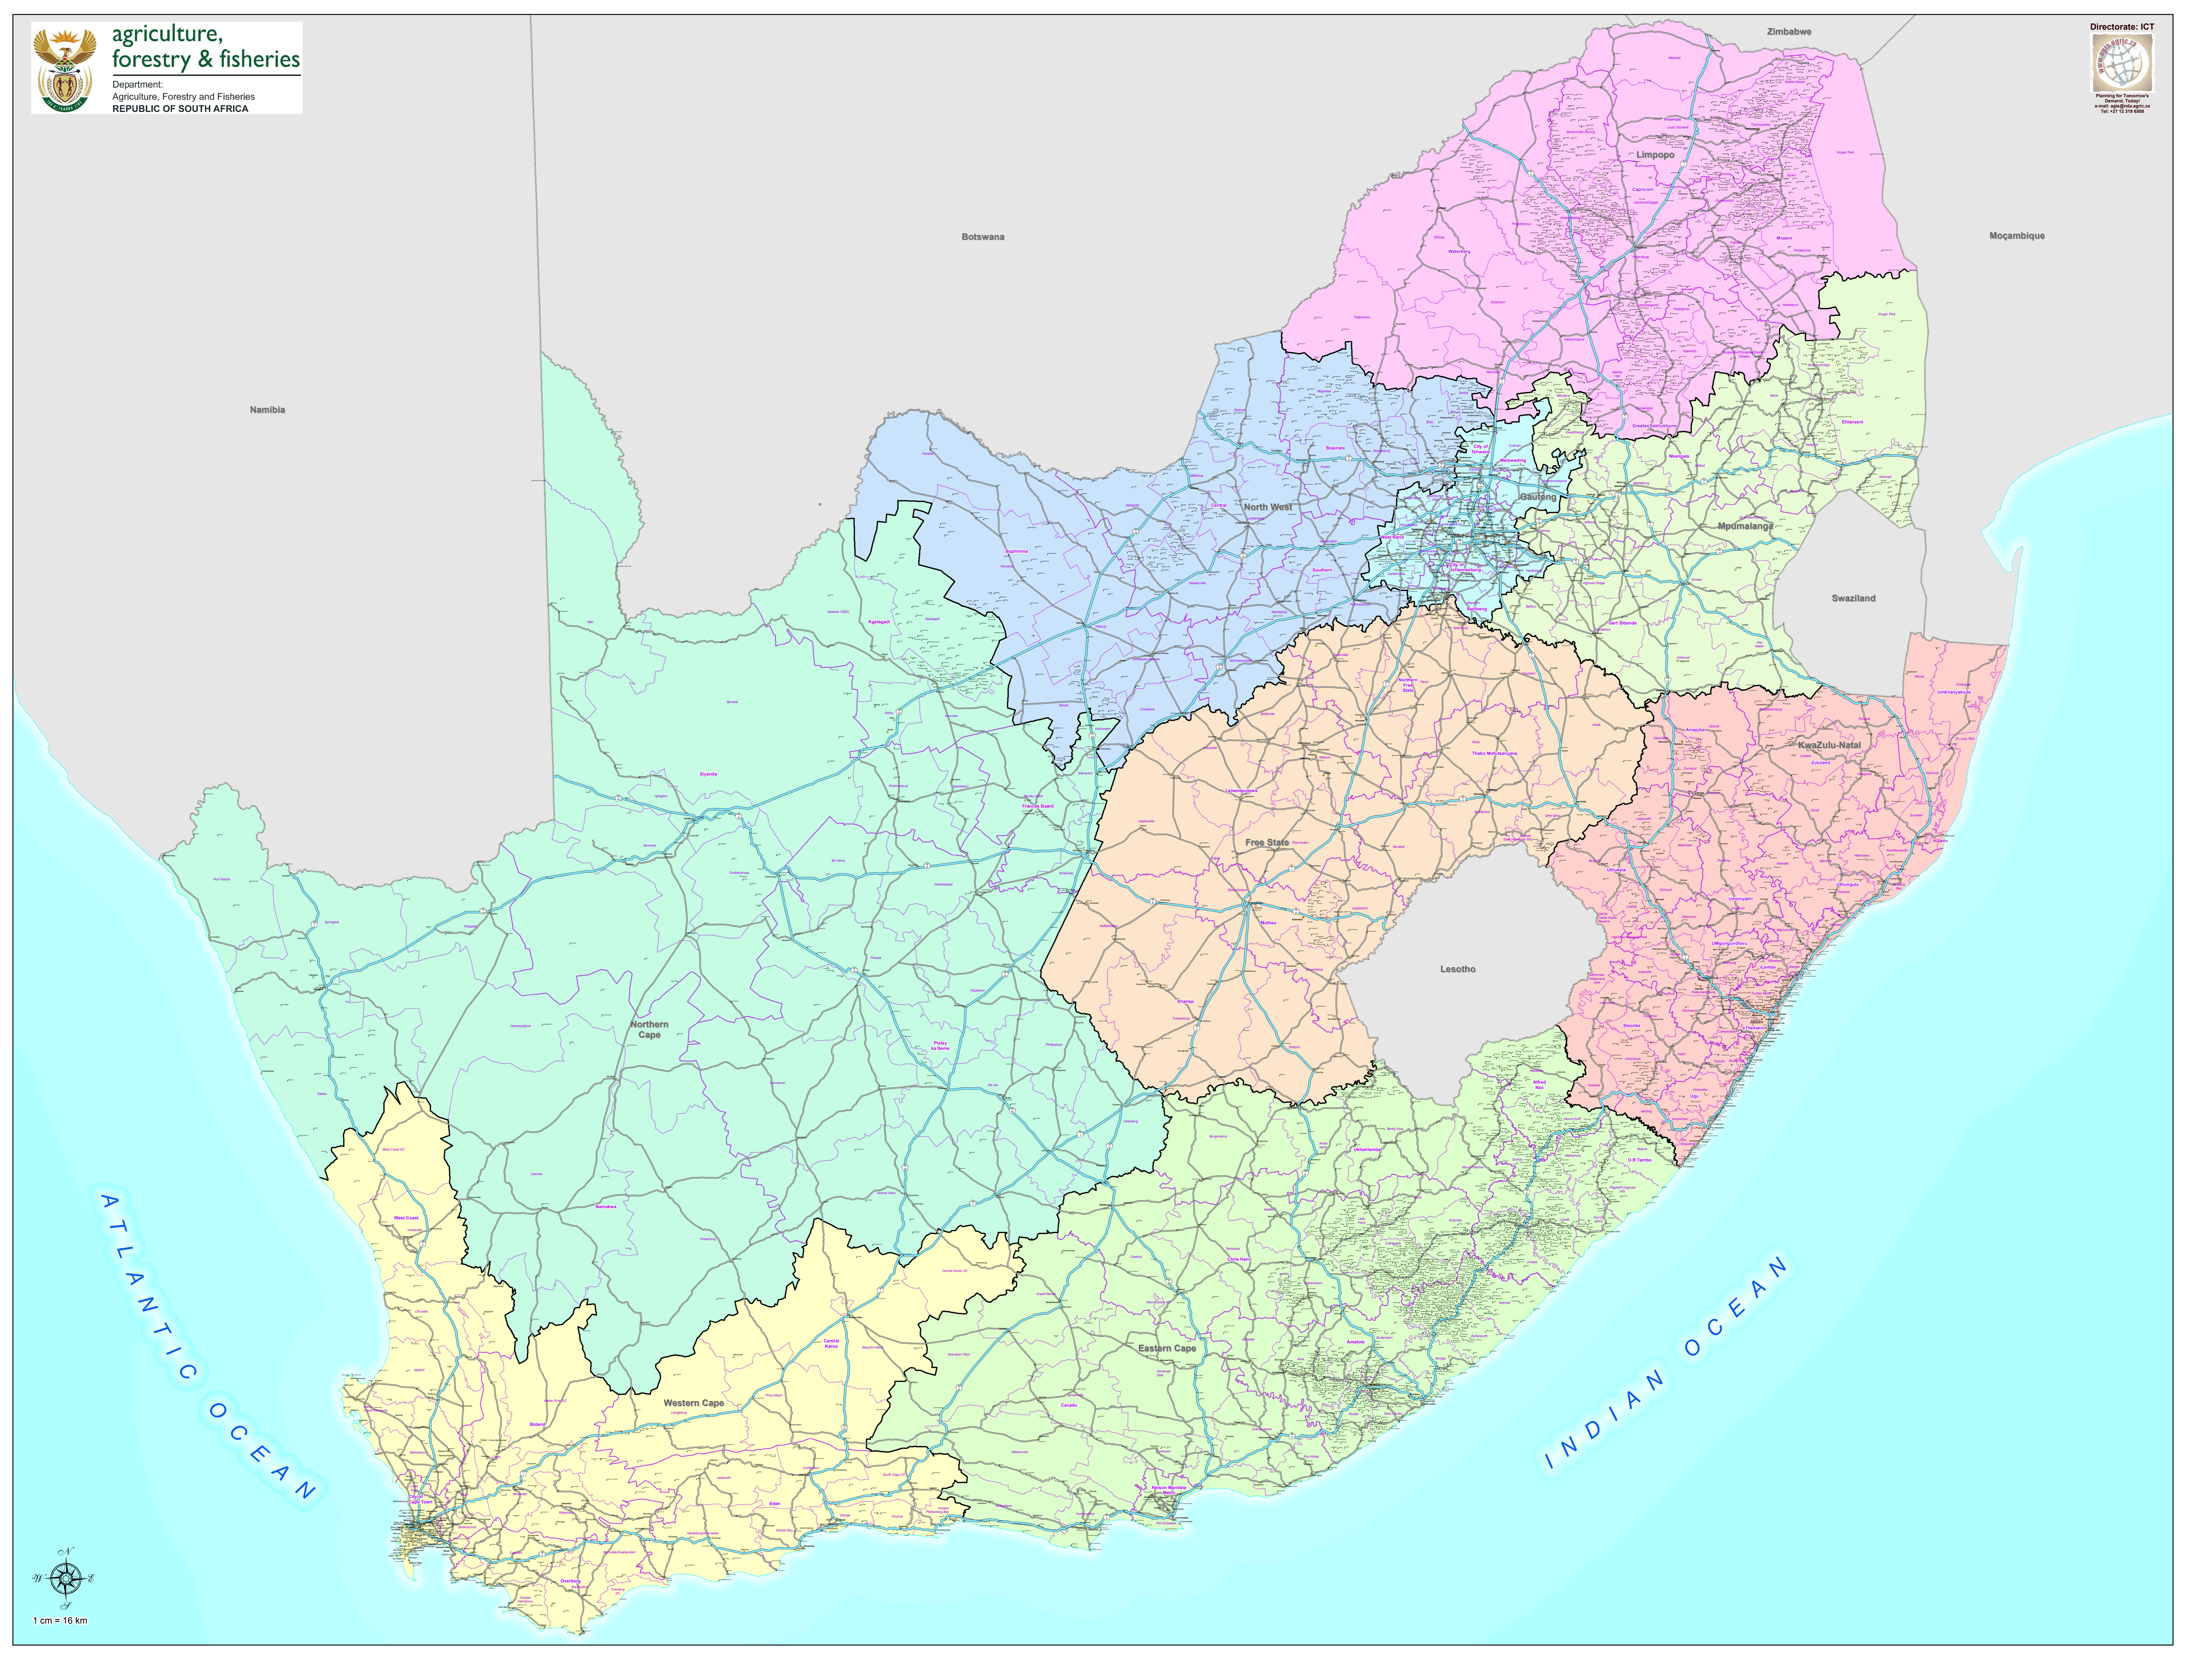

agriculture, forestry & fisheries

Department:
Agriculture, Forestry and Fisheries
REPUBLIC OF SOUTH AFRICA

Directorate: ICT
Planning for Tomorrow's
Climate, Today
e-mail: agplan@agri.gov.za
Tel: +27 12 319 6686

1 cm = 16 km